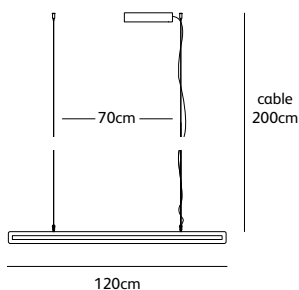

FR.120.SU.UP/DOWN.*