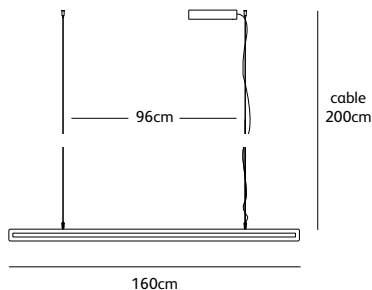

FR.160.SU.UP/DOWN.*