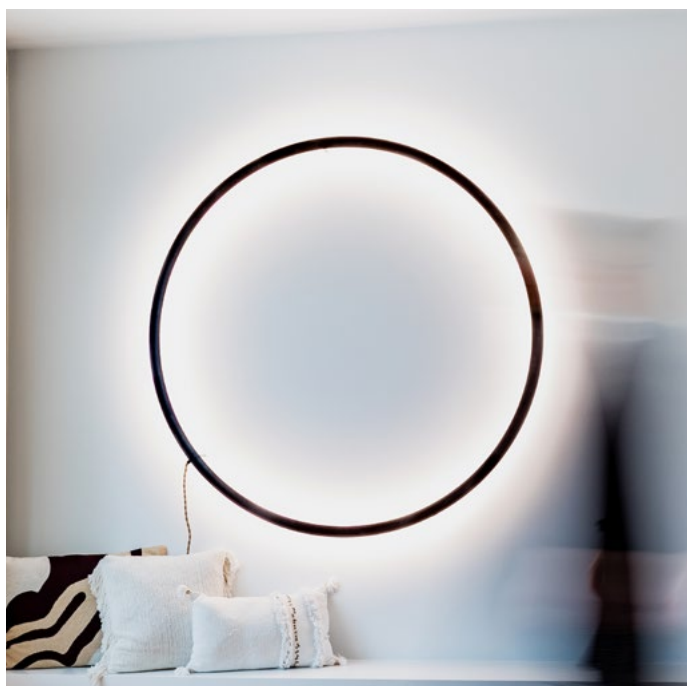

framed

wall lamp circle

FR.135.WA.CI.T2.CS framed wall lamp circle (T2) 135cm coated bare steel
Interior design 2ndskin_architecture Architect Sien Huygen
Photography Rhode Van Elsen

colors & materials

Check www.jaccomaris.com for the latest colors, materials and details or scan the QR code.

Order code	FR.50.WA.CI.T2.*
Dimensions Ø	50cm
Standard cable length	300cm
Light source	integrated, neon flex LED 24W / 2700K / 750 lm
Net. weight	4,2kg
Driver	dimnable driver, floor dimmer included

Order code	FR.70.WA.CI.T2.*
Dimensions Ø	70cm
Standard cable length	300cm
Light source	integrated, neon flex LED LED 33W / 2700K / 1050 lm
Net. weight	6kg
Driver	dimnable driver, floor dimmer included

Order code	FR.100.WA.CI.T2.*
Dimensions Ø	100cm
Standard cable length	300cm
Light source	integrated, neon flex LED 47W / 2700K / 1500 lm
Net. weight	8kg
Driver	dimnable driver, floor dimmer included

Order code	FR.135.WA.CI.T2.*
Dimensions Ø	135cm
Standard cable length	300cm
Light source	integrated, neon flex LED 64W / 2700K / 2025 lm
Net. weight	10kg
Driver	dimnable driver, floor dimmer included

Order code	FR.170.WA.CI.T2.*
Dimensions Ø	170cm
Standard cable length	300cm
Light source	integrated, neon flex LED 75W / 2700K / 3000 lm
Net. weight	12kg
Driver	dimnable driver, floor dimmer included