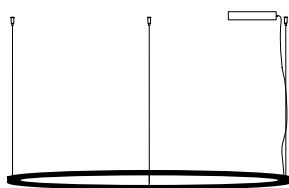

framed

suspension lamp circle (suitable as up light or down light)

FR.170.CI.CS & FR.100.CI.CS
framed suspension lamp circle coated bare steel 170cm & 100cm

colors & materials

Check www.jaccomarism.com for the latest colors, materials and details or scan the QR code.

Ø 50cm

Ø 70cm

Ø 100cm

Ø 135cm

Ø 170cm

Order code	FR.50.CI.*
Dimensions Ø	50cm
Standard cable length	200cm
Light source	integrated neon flex LED 24W / 2700K / 750 lm
Net. weight	4,2kg
Driver	dimnable driver, dimmer not included
Standard driver box	24x8x4cm white