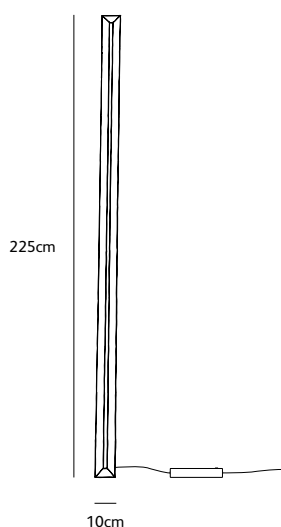

framed

leaning floor lamp

Order code	FR.225.FL.*
Dimensions wxdxh	10x2,5x225cm
Standard cable length	300cm
Light source	integrated LED strip 40W LED / 2700K / 3840 lm
Net. weight	10kg
Gross weight	12kg
Packaging	230x16,5x16,5cm
Dimmer	floor dimmer switch included

colors & materials

Check www.jaccomaris.com for the latest colors, materials and details or scan the QR code.