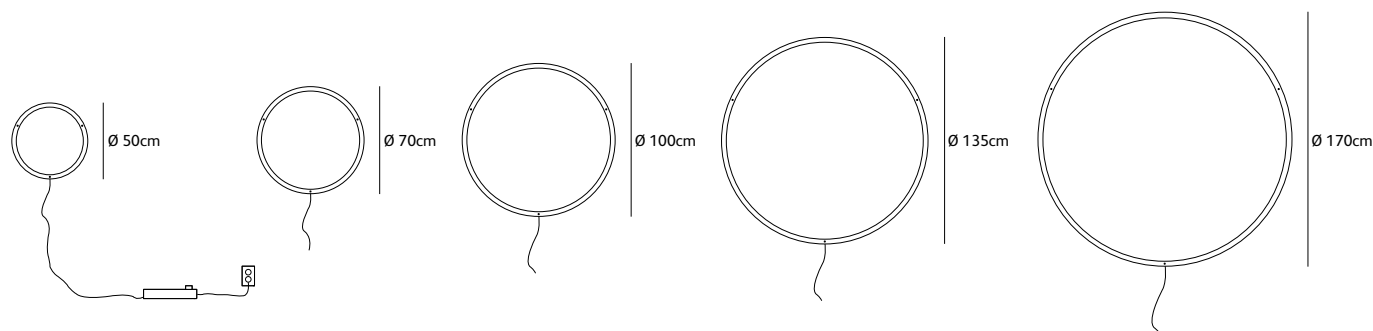

framed

wall lamp circle

colors & materials

Check www.jaccomaris.com for the latest colors, materials and details or scan the QR code.

Order code	FR.50.WA.CI.T2.*
Dimensions Ø	50cm
Standard cable length	300cm
Light source	integrated, neon flex LED 24W / 2700K / 750 lm
Net. weight	4,2kg
Driver	dimnable driver, floor dimmer included

Order code	FR.70.WA.CI.T2.*
Dimensions Ø	70cm
Standard cable length	300cm
Light source	integrated, neon flex LED LED 33W / 2700K / 1050 lm
Net. weight	6kg
Driver	dimnable driver, floor dimmer included

Order code	FR.100.WA.CI.T2.*
Dimensions Ø	100cm
Standard cable length	300cm
Light source	integrated, neon flex LED 47W / 2700K / 1500 lm
Net. weight	8kg
Driver	dimnable driver, floor dimmer included

Order code	FR.135.WA.CI.T2.*
Dimensions Ø	135cm
Standard cable length	300cm
Light source	integrated, neon flex LED 64W / 2700K / 2025 lm
Net. weight	10kg
Driver	dimnable driver, floor dimmer included

Order code	FR.170.WA.CI.T2.*
Dimensions Ø	170cm
Standard cable length	300cm
Light source	integrated, neon flex LED 75W / 2700K / 3000 lm
Net. weight	12kg
Driver	dimnable driver, floor dimmer included