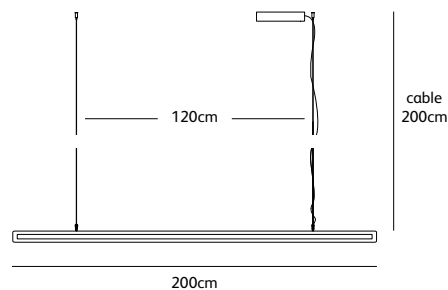

FR.200.SU.UP/DOWN.*